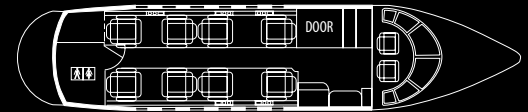

CABIN

Oven And Hot Water

Private Toilet

DVD / CD In Flight Entertainment

2 x Laptop Points

Non-Smoking Aircraft