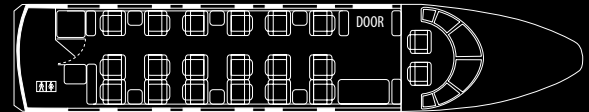

CABIN

Stand-Up Cabin
Full Forward Galley
Air-Conditioned
Private Toilet
Non-Smoking Aircraft