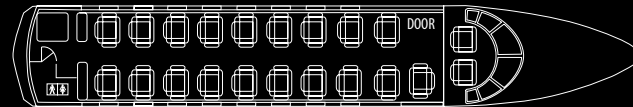

CABIN

Air Conditioned
Non-smoking aircraft