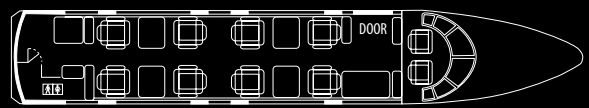

CABIN

- Stand Up, Extra Width
- Full Working Galley
- Private Toilet
- DVD / CD In Flight Entertainment
- Laptop Points
- Non-Smoking Aircraft