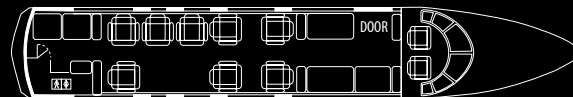

CABIN

- Stand Up
- Full Working Galley
- Private Toilet
- DVD / CD In Flight Entertainment
- 3 x Laptop And Ipod Points
- Non-Smoking Aircraft