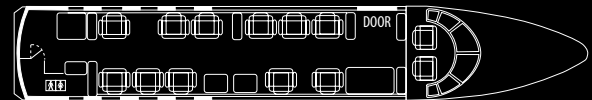

CABIN

Stand Up, Extra Width

Full Working Galley

Private Toilet

DVD / CD In Flight Entertainment

Laptop Points

Non-Smoking Aircraft

Seating Configuration May Vary