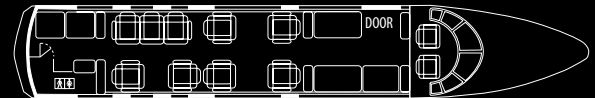

CABIN

- Stand Up
- Full Working Galley
- Private Toilet
- DVD / CD In Flight Entertainment
- Laptop Points
- Non-Smoking Aircraft