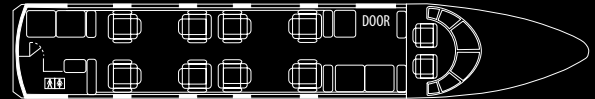

CABIN

Stand Up

Full Working Galley

Private Toilet

DVD / CD In Flight Entertainment

Non-Smoking Aircraft