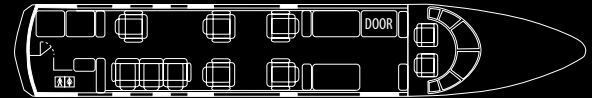

CABIN

Stand Up Cabin

Full Working Galley

Private Toilet

DVD / CD In Flight Entertainment

3 x Laptop Points

Front Camera, Can Watch Take Off / Landing

Non-Smoking Aircraft