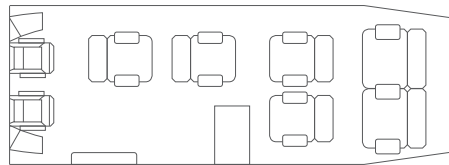

Learjet 35

Midsized Jet

LAYOUT AND CONFIGURATION MAY VARY

CABIN

- Hotwater
- Executive Interior
- Air-Conditioned
- Pressurised
- Non-Smoking Aircraft

PERFORMANCE

Maximum Range - NBAA IFR
Reserves: 2687 km
Estimated Cruise Speed: 792 km/h