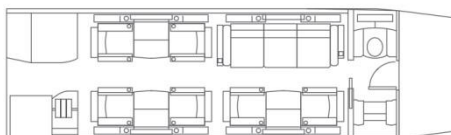

Challenger 601

Super Midsize Jet

LAYOUT AND CONFIGURATION MAY VARY

CABIN

- | | |
|----------------------|----------------------------------|
| • Cabin Attendant | • WiFi System |
| • Stand-up Cabin | • Recliner Footrests |
| • Full Galley | • DVD/CD In Flight Entertainment |
| • Executive Interior | • High Speed Internet |
| • Oven | • Private Lavatory |
| • Espresso Maker | • Non-smoking Aircraft |
| • SAT Phones | |