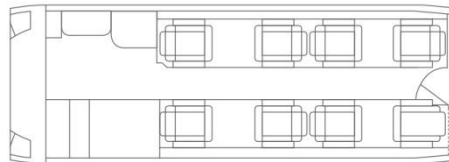

Learjet 45XR

Midsized Jet

LAYOUT AND CONFIGURATION MAY VARY

CABIN

- Oven and Hot Water
- Executive Interior
- Air-conditioned
- Pressurized
- DVD/CD In Flight Entertainment
- 2 x Laptop Points
- Private Lavatory
- Non-smoking Aircraft

PERFORMANCE

Maximum Range - NBAA IFR
Reserves: 3120 km
Estimated Cruise Speed: 807 km/h

DESIGN

Passengers: 8
Crew: 2 Pilots

CHARTER 24 HOUR SUPPORT
charter@nac.co.za | +27 82 (0) 891 4639

T +27 11 267 5000 | www.nac.co.za