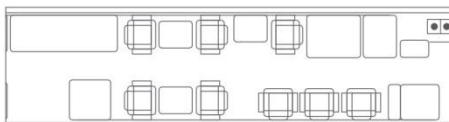

Hawker 800XP

Midsized Jet

LAYOUT AND CONFIGURATION MAY VARY

CABIN

- | | |
|----------------------|----------------------------------|
| • Cabin Attendant | • DVD/CD In Flight Entertainment |
| • Stand-up Cabin | • Pressurized |
| • Full Galley | • Laptop Points |
| • Executive Interior | • Private Lavatory |
| • Air-conditioned | • Non-smoking Aircraft |

PERFORMANCE

Maximum Range - NBAA IFR
 Reserves: 4574 km
 Estimated Cruise Speed: 796 km/h

DESIGN

Passengers: 8
 Crew: 2 Pilots + 1 Cabin crew

CHARTER 24 HOUR SUPPORT
charter@nac.co.za | +27 82 (0) 891 4639