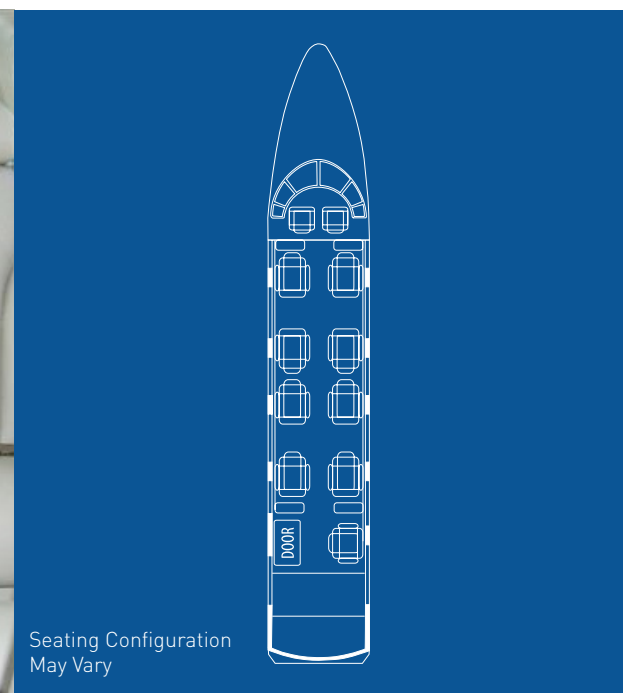

## KING AIR 350

Twin Turbine Aircraft – Short to medium-haul flights

Seating Configuration  
May Vary

### Performance

**Estimated Range (Max Pax):** 2 200 km  
**Estimated Cruise Speed:** 500 km/h

### Design

**Passengers:** 9  
**Crew:** 2 Pilots