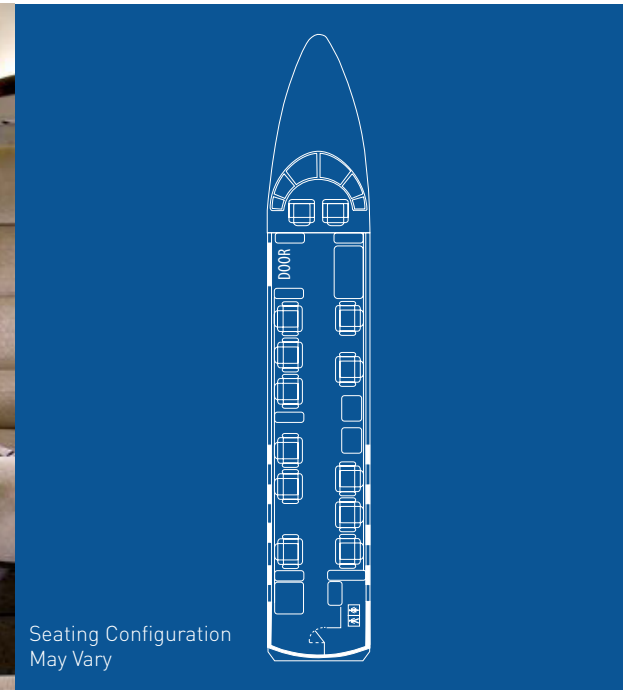

GULFSTREAM III

Super Midsize Jet – Long Range

Performance

Estimated Range (Max Pax): 5 930 km
Maximum Cruise Speed: 797 km/h

Design

Passengers: 12
Crew: 2 Pilots + 1 Cabin crew

Cabin

Cabin Attendant	SAT Phones
Stand-Up Cabin, Extra Width	Faxing
Full Galley	Laptop Points
Private Lavatory	DVD/CD In Flight
Executive Interior	Entertainment
Wireless Printing	Non-Smoking Aircraft