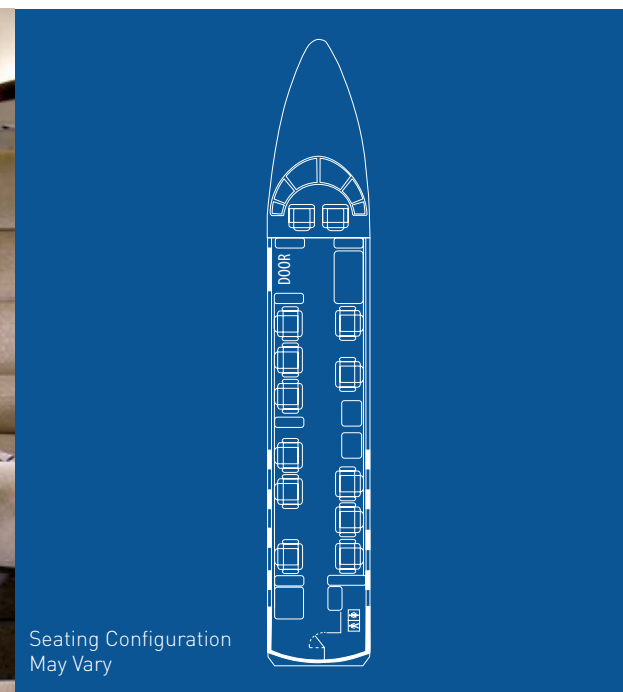

GULFSTREAM III

Super Midsize Jet – Long Range

Performance

Estimated Range (Max Pax): 5 930 km
Maximum Cruise Speed: 797 km/h

Design

Passengers: 12
Crew: 2 Pilots + 1 Cabin crew

Cabin

- Cabin Attendant
- Stand-Up Cabin, Extra Width
- Full Galley
- Private Lavatory
- Executive Interior
- Wireless Printing
- SAT Phones
- Faxing
- Laptop Points
- DVD/CD In Flight
- Entertainment
- Non-Smoking Aircraft