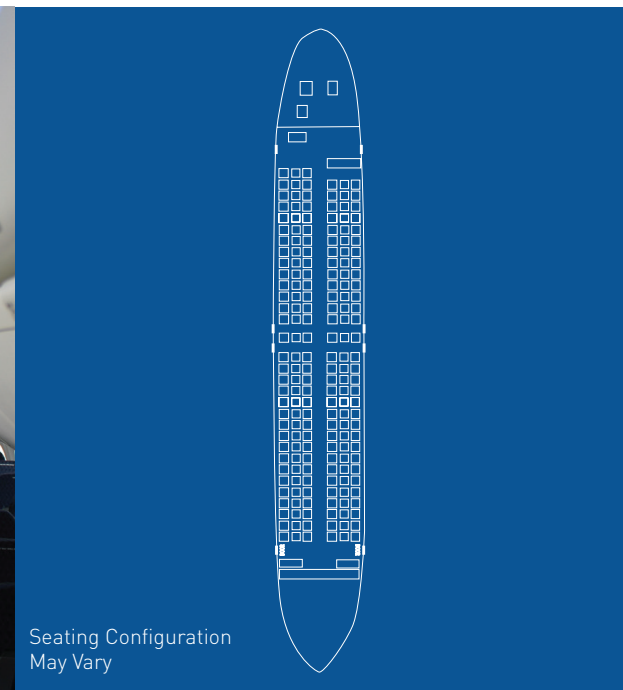

BOEING 737

Commercial Airliner – Medium Range

Performance

Estimated Range (Max Pax): 2 250 km
Estimated Cruise Speed: 750 km/h

Design

Passengers: 110 (depending on aircraft and route)
Crew: 2 Pilots + 4 Cabin Crew