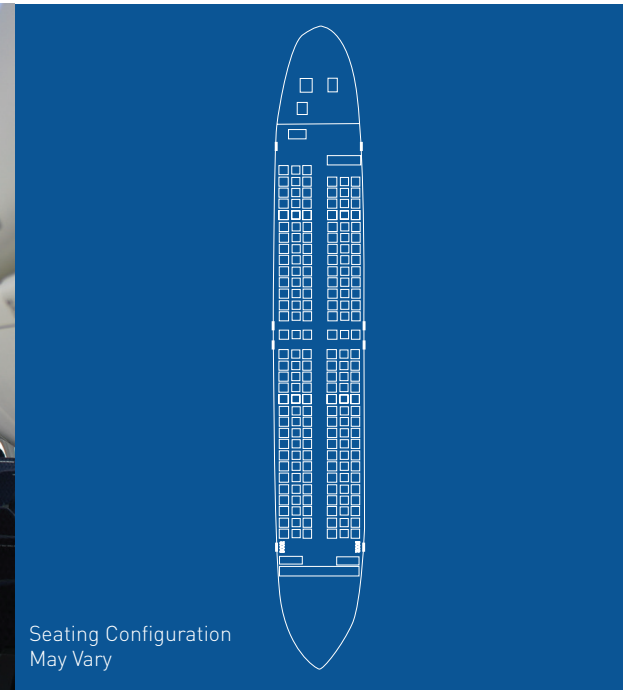

BOEING 737

Commercial Airliner – Medium Range

Seating Configuration
May Vary

Performance

Estimated Range (Max Pax): 2 250 km
Estimated Cruise Speed: 750 km/h

Design

Passengers: 110 (depending on aircraft and route)
Crew: 2 Pilots + 4 Cabin Crew