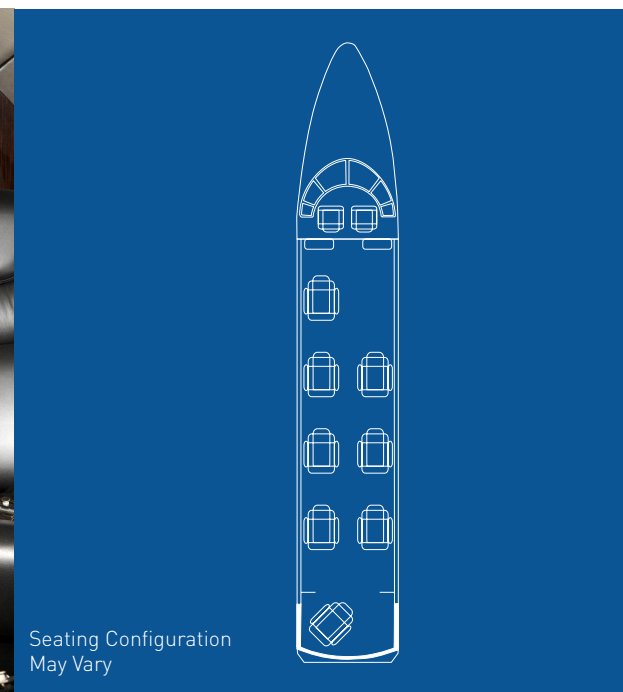

# NEXTANT 400XT

Light Jets – Medium Range

## Performance

**Estimated Range (Max Pax):** 2 225 km  
**Estimated Cruise Speed:** 769 km/h

## Design

**Passengers:** 7  
**Crew:** 2 Pilots