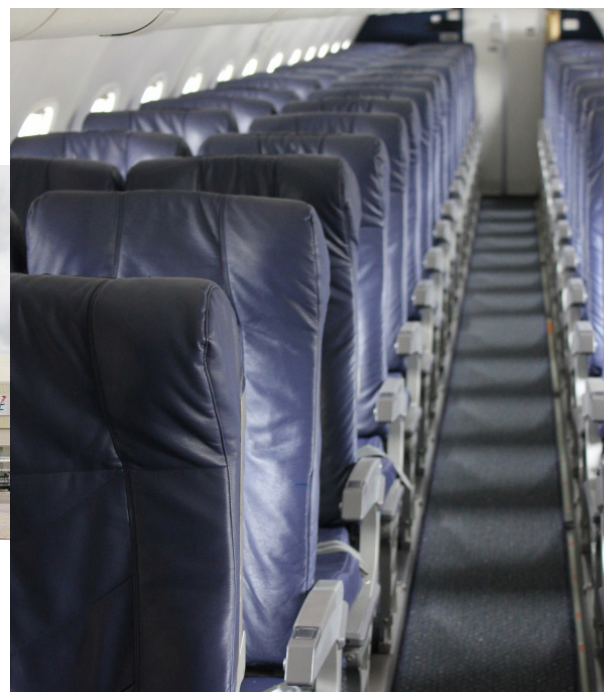

## Embraer 145 (ERJ 145)

Commercial Airliner – Medium Range

Seating Configuration  
May Vary

### Design

**Passengers:** 50

**Crew:** 2 Pilots + 1 or 2 Cabin Crew  
+ 1 Engineer