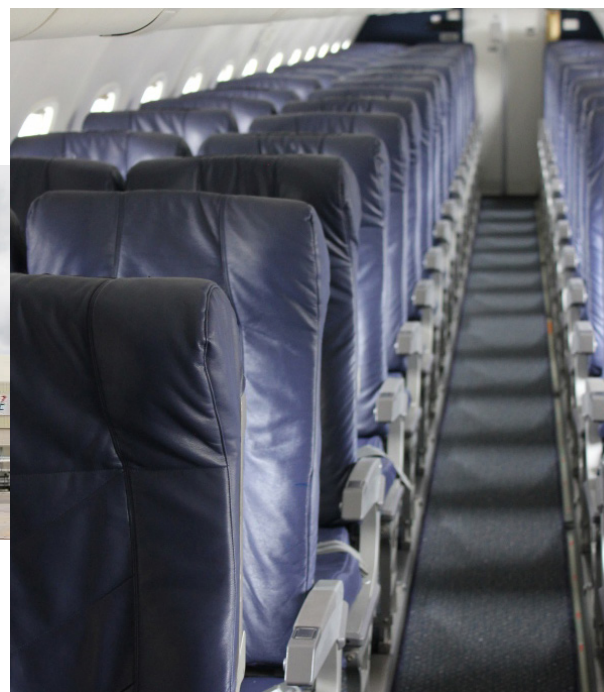

Embraer 145 (ERJ 145)

Commercial Airliner – Medium Range

Seating Configuration
May Vary

Performance

Estimated Range (Max Pax): 2 224 km

Estimated Cruise Speed: 834 km/h

Design

Passengers: 50

Crew: 2 Pilots + 1 or 2 Cabin Crew
+ 1 Engineer

Cabin

Laptop Points
DVD/CD in Flight Entertainment
Extra Width specified at Stand-up cabin

FOR 24 HOUR SUPPORT:
charter@nac.co.za
+27 82 891 4639