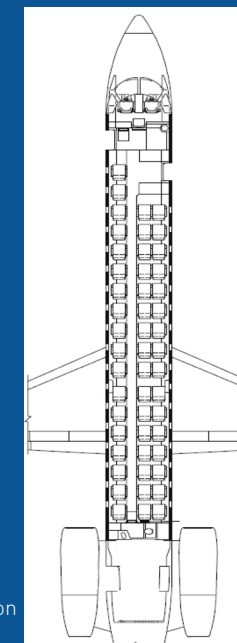

Embraer 145 (ERJ 145)

Commercial Airliner – Medium Range

Seating Configuration
May Vary

Performance

Estimated Range (Max Pax): 2 224 km

Estimated Cruise Speed: 834 km/h

Design

Passengers: 50

Crew: 2 Pilots + 1 or 2 Cabin Crew
+ 1 Engineer

Cabin

Laptop Points
DVD/CD in Flight Entertainment
Extra Width specified at Stand-up cabin

FOR 24 HOUR SUPPORT:
charter@nac.co.za
+27 82 891 4639