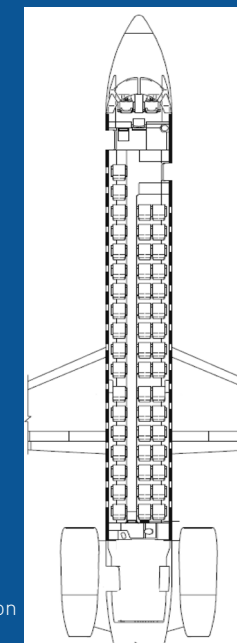

## Embraer 145 (ERJ 145)

Commercial Airliner – Medium Range

Seating Configuration  
May Vary

### Performance

**Estimated Range (Max Pax):** 2 224 km

**Estimated Cruise Speed:** 834 km/h

### Design

**Passengers:** 50

**Crew:** 2 Pilots + 1 or 2 Cabin Crew  
+ 1 Engineer