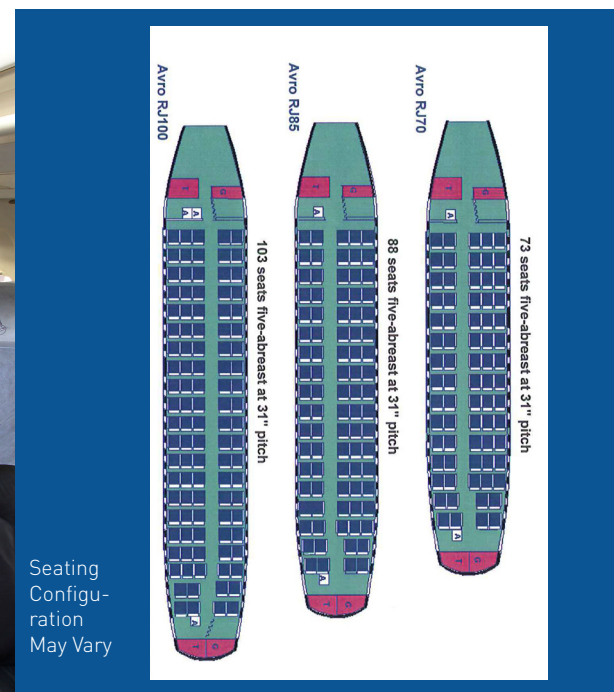

AVRO-RJ85

Commercial Airliner – Medium Range

Performance

Estimated Range (Max Pax): 2 000 km
Estimated Cruise Speed: 704 km/h

Design

Passengers: 83
Crew: 2 Pilots + 2 Cabin Crew

Cabin

Economy Seating configuration
Cabin Attendant
Airconditioned
Laptop Points
Extra Width specified at