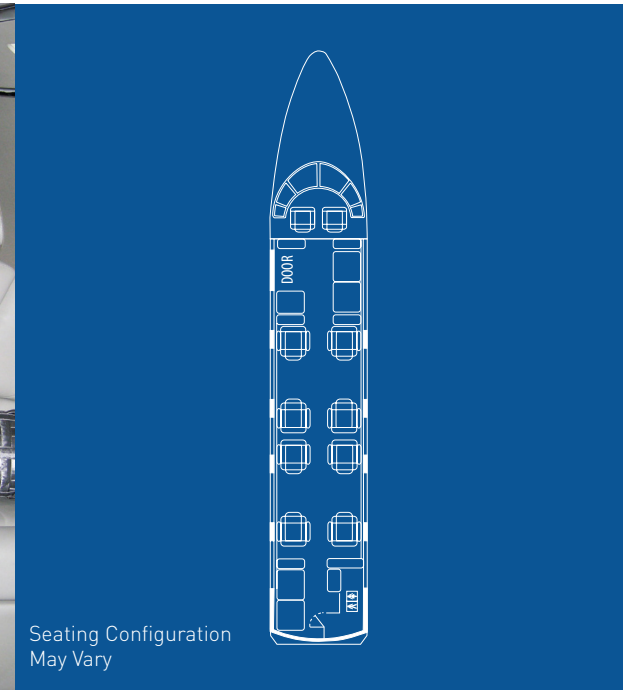

# CHALLENGER 350

Super Midsize Jet – Long Range

Seating Configuration  
May Vary

## Performance

**Estimated Range (Max Pax):** 4 812 km  
**Estimated Cruise Speed:** 770 km/h

## Design

**Passengers:** 8\*  
**Crew:** 2 Pilots + 1 Cabin crew

\*Seats can be converted into 4 lie flat seats only 4 passengers can be accommodated if the bed configuration is required