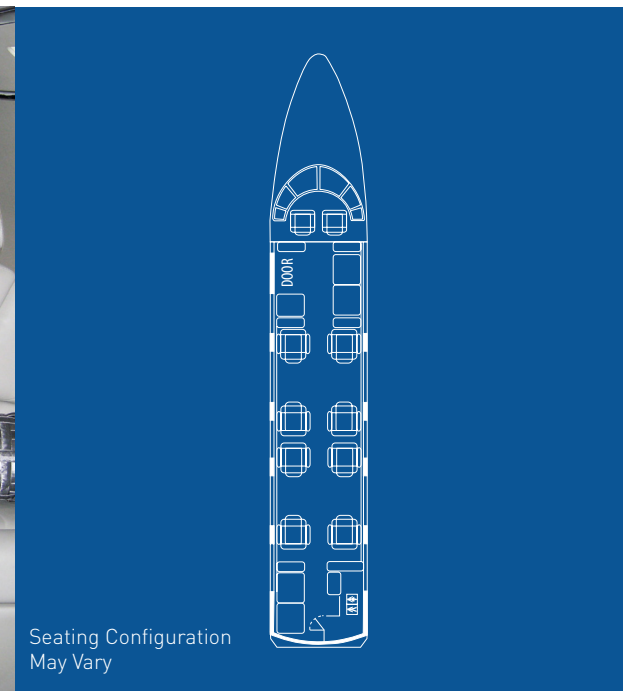

CHALLENGER 350

Super Midsize Jet – Long Range

Seating Configuration
May Vary

Performance

Estimated Range (Max Pax): 4 812 km
Estimated Cruise Speed: 770 km/h

Design

Passengers: 8*
Crew: 2 Pilots + 1 Cabin crew

*Seats can be converted into 4 lie flat seats only 4 passengers can be accommodated if the bed configuration is required

Cabin

Full Galley
Private Lavatory
DVD/CD In Flight Entertainment
Laptop Points
Air-Conditioned
Non-Smoking Aircraft