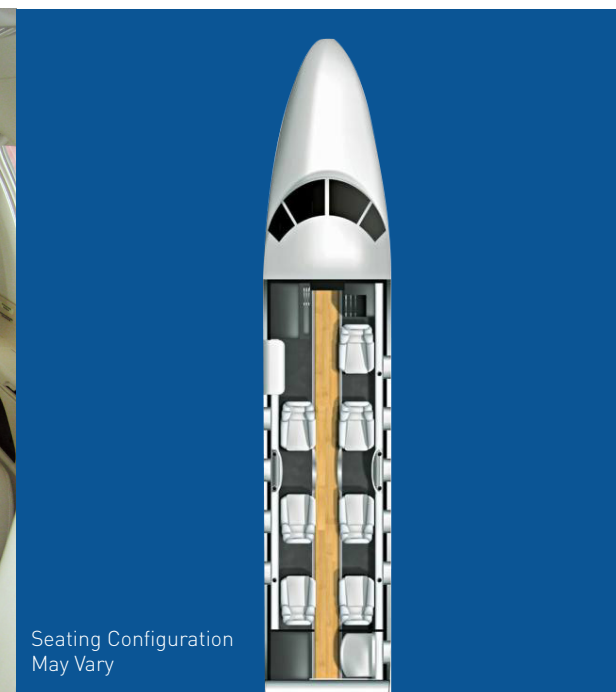

Embraer Phenom 300

Midsized Jets – Medium to Long Range

Performance

Estimated Range (Max Pax): 2 965 km
Estimated Cruise Speed: 778 km/h

Design

Passengers: 7
Crew: 2 Crew

Cabin

Private lavatory
Hot water for coffee and tea
Pressurized
Laptop points
Non-smoking