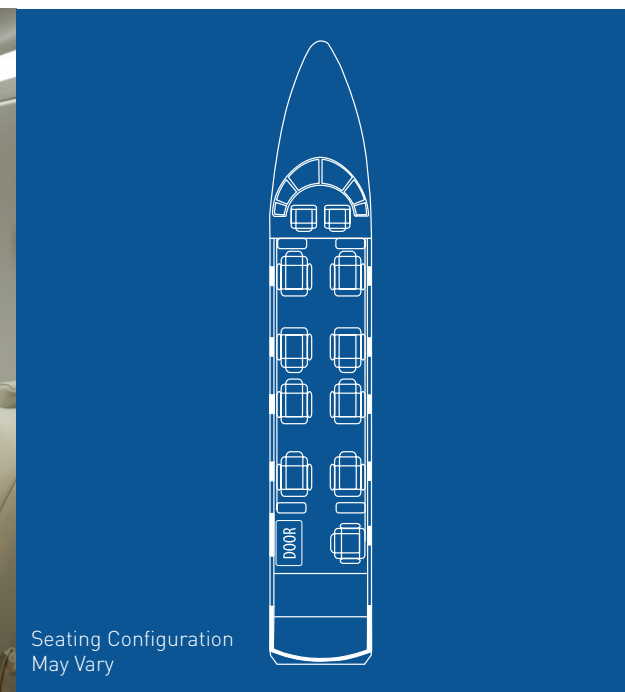

PILATUS PC 12

Pressurized Single Engine Turbo Prop

Performance

Estimated Range (Max Pax): 1 620 km
Estimated Cruise Speed: 420 km/h

Design

Passengers: 8-9
Crew: 1-2 Pilots

Cabin

Air Conditioned
Short Field Capability
Pressurized
Non-Smoking Aircraft