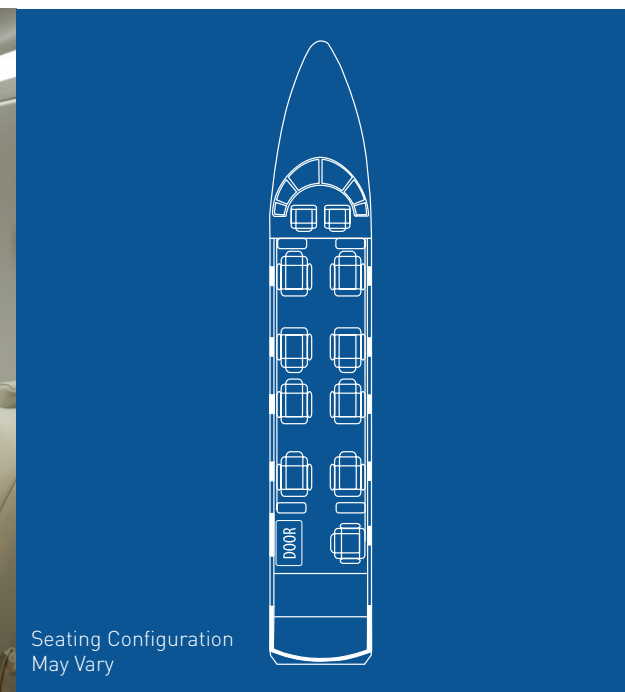

# PILATUS PC 12

Pressurized Single Engine Turbo Prop

## Performance

**Estimated Range (Max Pax):** 1 620 km  
**Estimated Cruise Speed:** 420 km/h

## Design

**Passengers:** 8-9  
**Crew:** 1-2 Pilots