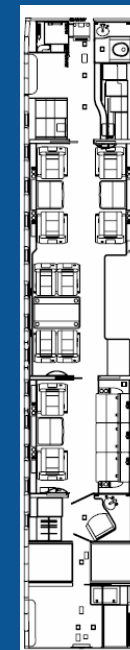

# CHALLENGER 850

Super Midsize Jet

Seating Configuration  
May Vary

## Performance

**Estimated Range (10 Pax):** 3 148 km  
**Maximum Cruise Speed:** 913 km/h

## Design

**Passengers:** 10-13  
**Crew:** 2 Pilots + 1 Cabin crew

## Cabin

- |                     |                                |
|---------------------|--------------------------------|
| Cabin Attendant     | SAT Phones                     |
| Stand-Up Cabin      | Private Lavatory               |
| Full Galley         | DVD/CD In Flight Entertainment |
| Oven                | Recliner Footrests             |
| Espresso Maker      | WiFi                           |
| Executive Interior  | Non-Smoking Aircraft           |
| High Speed Internet |                                |