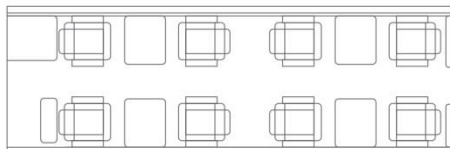

Hawker 4000

Super-Midsize Jet

LAYOUT AND CONFIGURATION MAY VARY

CABIN

- | | |
|----------------------|----------------------------------|
| • Cabin Attendant | • Pressurized |
| • Stand-up Cabin | • DVD/CD In Flight Entertainment |
| • Full Galley | • Laptop Points |
| • Executive Interior | • Private Lavatory |
| • Air-conditioned | • Non-smoking Aircraft |

PERFORMANCE

Maximum Range - NBAA IFR
 Reserves: 5741 km
 Estimated Cruise Speed: 870 km/h

DESIGN

Passengers: 8
 Crew: 2 Pilots + 1 Cabin crew

* Seats can be converted into 4 lie flat seats only
 4 passengers can be accommodated if the bed
 configuration is required