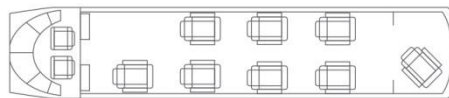

Nextant 400XT

Midsized Jet

LAYOUT AND CONFIGURATION MAY VARY

CABIN

- Hot water for Coffee & Tea
- Executive Interior
- Air-conditioned
- Pressurized
- Private Lavatory
- Non-smoking Aircraft
- In Flight Entertainment System

PERFORMANCE

Maximum Range - NBAA IFR
 Reserves: 3430 km
 Estimated Cruise Speed: 852 km/h

DESIGN

Passengers: 7
 Crew: 2 Pilots

CHARTER 24 HOUR SUPPORT
charter@nac.co.za | +27 82 (0) 891 4639

T +27 11 267 5000 | www.nac.co.za