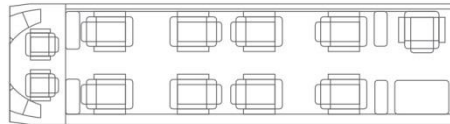

Pilatus PC 12

Single Turbine

LAYOUT AND CONFIGURATION MAY VARY

CABIN

- Air-conditioned
- Short Field Capability
- Pressurized
- Non-smoking Aircraft

PERFORMANCE

Maximum Range - NBAA IFR
 Reserves: 2482 km
 Estimated Cruise Speed: 483 km/h