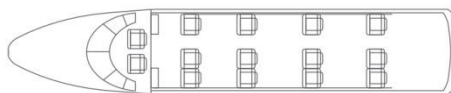

Cessna Grand Caravan

Single Turbine

LAYOUT AND CONFIGURATION MAY VARY

CABIN

- Commuter Configuration
- Unpressurized
- Short Field Capability
- Non-smoking Aircraft

PERFORMANCE

Maximum Range - NBAA IFR
 Reserves: 861 km
 Estimated Cruise Speed: 337 km/h